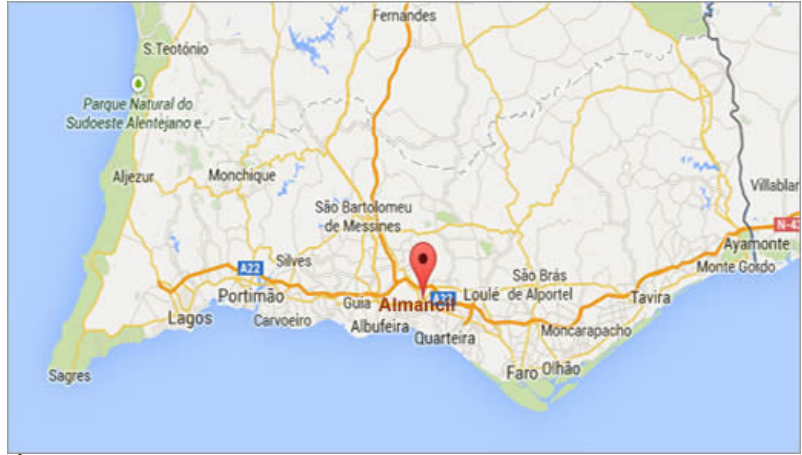

From Faro:

- Take EN125 exit to Almancil
- In the center take the right exit to Loule
- After about 200mtr you see us at the left

From Portimao/Loule:

- Take EN125 exit to Almancil
- In the center take the left exit to Loule
- After about 200mtr you see us at the left

GPS 37.088111, -8.029659